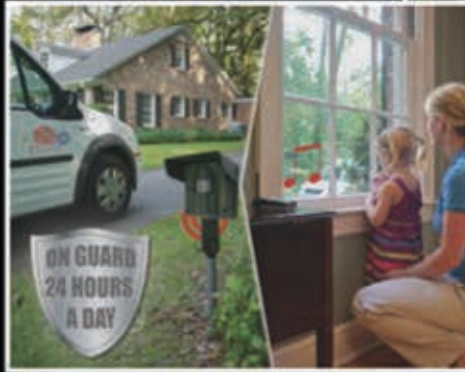

Wireless Driveway Alert

Be aware of visitors- Wanted or Not - On Guard 24 hours a day

Wireless driveway alert that detects a person or vehicle entering your property. The wireless sensor activates the receiver inside your house notifying you of a visitor. Your own on site security 24 hours a day.

- Simple and easy to install
- Transmit distance = 300 metres
- 4 zone monitor
- Select from 32 melodies

\$260.00
Plus freight

Wireless Laser Parking System

Park in the same spot EVERY time with No more "dings"

Laser parking system has an integrated motion sensor to know when a vehicle is approaching. The laser is activated to align up at the position of your choice and shoots a bright, vertical laser beam from the mounted location so that you will be able to park in the same spot every time without fail.

- Simple and easy to install
- Can be aligned at a place of your choice

\$59.00
Plus freight

Wireless Doorbell

Safely see who is at your door before opening it

Wireless doorbell that alerts you inside the house upon activation. The coloured monitor will identify who is outside. You can communicate with the press of a button without having to physically go and open the door. A huge security advantage for those home alone and elderly.