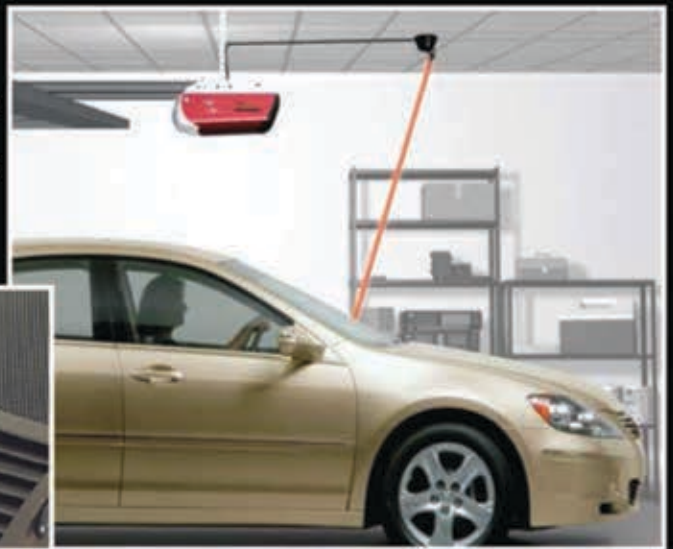

Wireless Driveway Alert

Be aware of visitors- Wanted or Not - On Guard 24 hours a day

Wireless driveway alert that detects a person or vehicle entering your property. The wireless sensor activates the receiver inside your house notifying you of a visitor. Your own on site security 24 hours a day.

- Simple and easy to install
- Transmit distance = 300 metres
- 4 zone monitor
- Select from 32 melodies

\$260.00
Plus freight

Wireless Laser Parking System

Park in the same spot EVERY time with No more "dings"

Laser parking system has an integrated motion sensor to know when a vehicle is approaching. The laser is activated to align up at the position of your choice and shoots a bright, vertical laser beam from the mounted location so that you will be able to park in the same spot every time without fail.

- Simple and easy to install
- Can be aligned at a place of your choice

\$59.00
Plus freight

Wireless Doorbell

Safely see who is at your door before opening it

Wireless doorbell that alerts you inside the house upon activation. The coloured monitor will identify who is outside. You can communicate with the press of a button without having to physically go and open the door. A huge security advantage for those home alone and elderly.